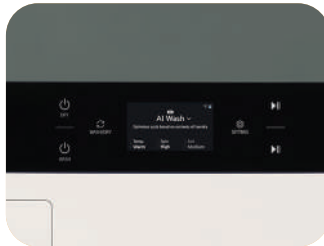

### Center Control

The centrally located panel provides easy access to both the washer and dryer controls in an easily accessible location.

\*Center control shown is specific to model WT2520NHEGR, design and functionality may vary by WashTower model.